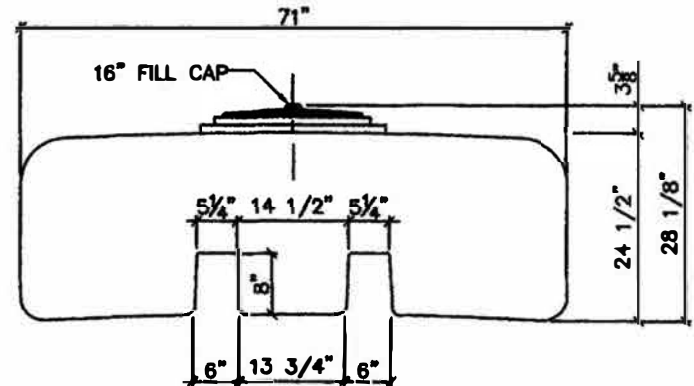

**VIEW A**

**VIEW B**

**NOTE:**  
ALL DIMENSIONS ARE IN INCHES UNLESS OTHERWISE SPECIFIED

Dedicated Plastic Tanks		
<b>500 IMPERIAL GALLON LOW PROFILE TANK</b>		
DWG NO:	43123	REV
SCALE:	1:25	