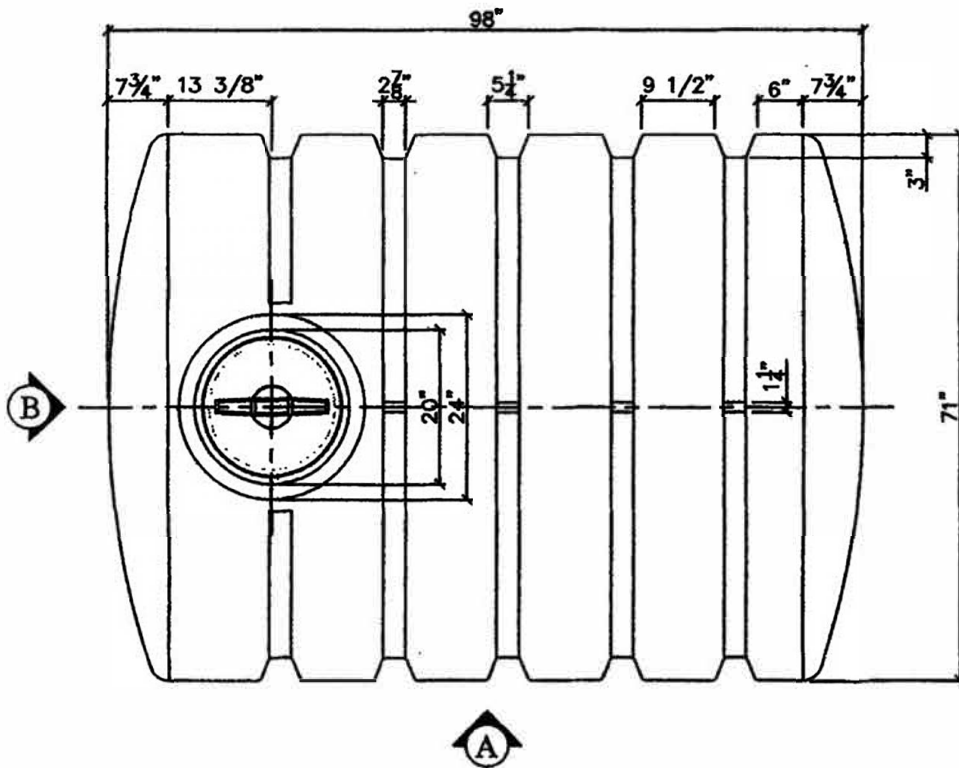

**VIEW A**

**VIEW B**

**NOTE:**  
ALL DIMENSIONS ARE IN INCHES UNLESS OTHERWISE SPECIFIED

Dedicated Plastic Tanks		
<b>500 IMPERIAL GALLON LOW PROFILE TANK</b>		
DWG NO:	43123	REV
SCALE:	1:25	